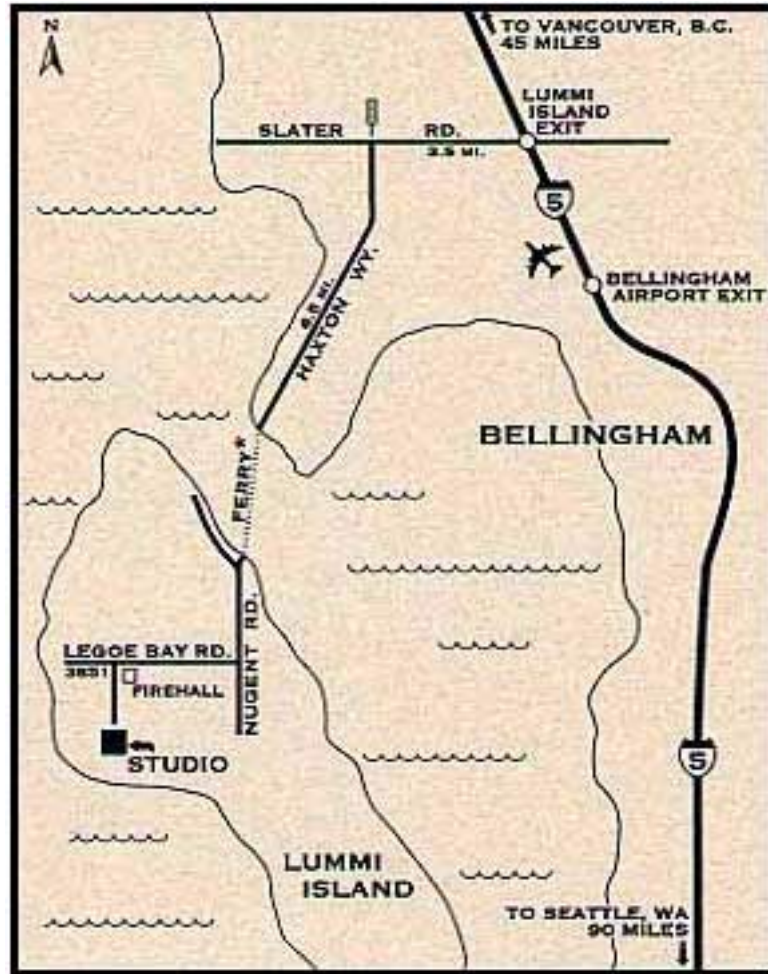

3851 LEGOE BAY ROAD LUMMI ISLAND, WASHINGTON USA

MAP REPRESENTS APPROXIMATE DISTANCES (NOT TO SCALE)

*FERRY SCHEDULE:

LEAVES MAINLAND 10 MINUTES AFTER EACH HOUR.

LAST FERRY LEAVES AT MIDNIGHT.